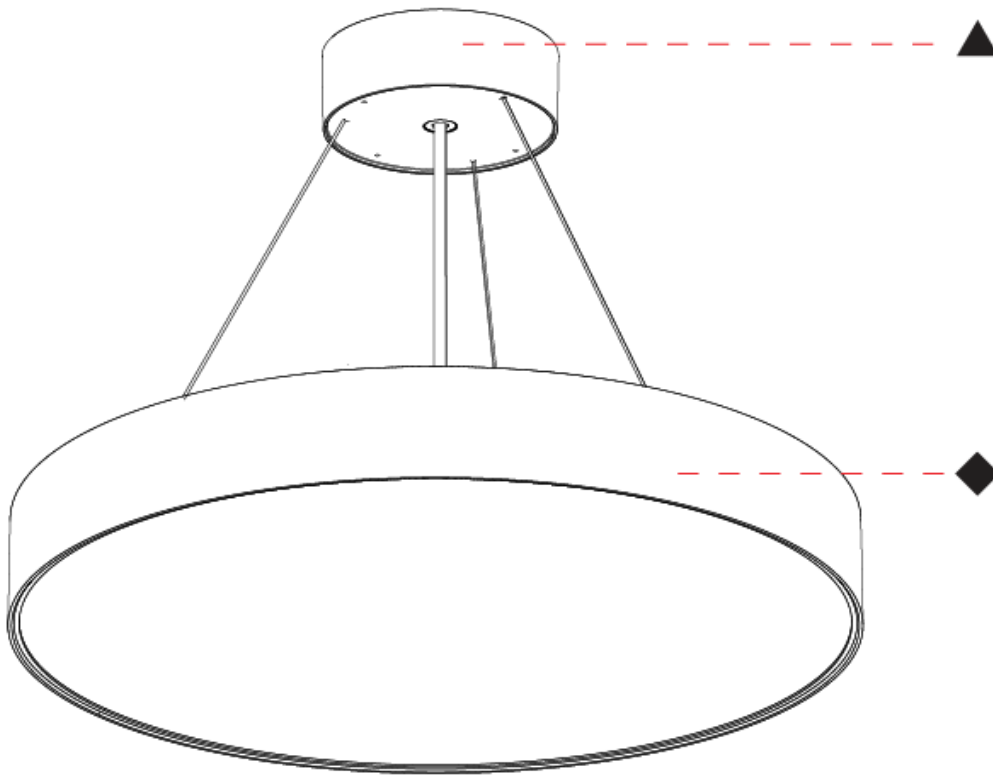

SIGN EVO SUSPENSION

A3001103-

PROJECT	_____
TYPE	_____
SPECIFIER	_____
QUANTITY	_____
DATE	_____