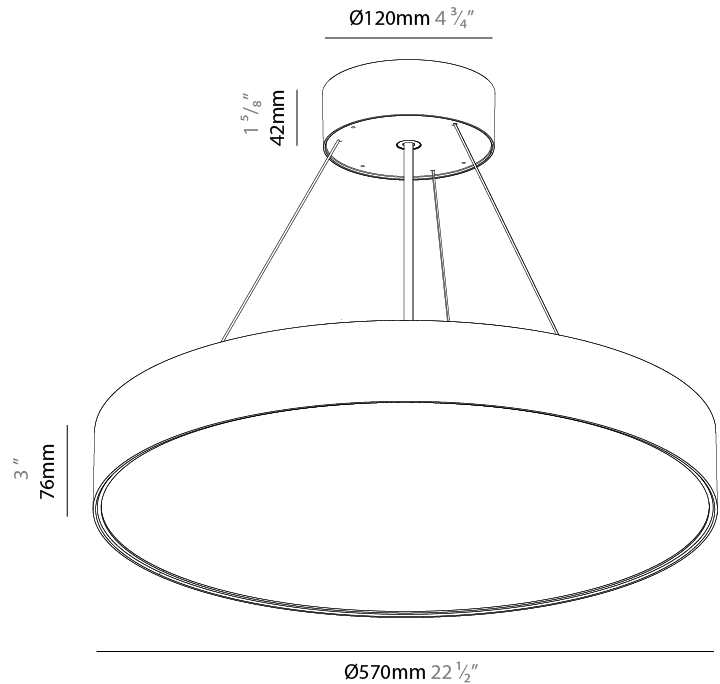

GENERAL

Series: Sign EVO
Partner: Prolicht
Division: Architectural
Installation: Suspension
Product Type: Pendant
Mounting Location: Ceiling
Light Distribution: Direct / Indirect

PHYSICAL

Shape: Round
Diameter (mm): 570
Diameter (in): 22 7/16
Height (mm): 82
Height (in): 3 1/4
Weight (kg): 6.5
Diffuser: PMMA - Opal / Microprism / Clear Microprism
Fixture Finish: SSR / BKV / CWI / CRY / HAB / UFT / ITA / RUA / FTG / MYG / LOD / PUS / FRO / FUP / KIA / POP / BLS / SPG / MEY / GOH / CHC / COM / ABZ / JAG / OBR / MOS / ROR
Fixture Material: PMMA / Extruded Aluminum / Steel
Cable Details: 2000mm or 6000mm Transparent Cable

ELECTRICAL

Lamp Type: LED (Zhaga Standard)
Input Wattage (W): 72.3
Total Output Wattage (W): 65.4
Dimming: Tri-Mode (Non-Dimming and Phase Dimming (120Vac only) and 0-10V Dimming)
Driver Included: Yes
Driver Location: Integrated
Driver Type: Constant Current - Universal
Driver Class: Class 2
Input Voltage (V): 120
Upon Request: MATTER Dimming / DALI Dimming (Remote)

LED

Color Temperature (°K): 2700 / 3000 / 3500 / 4000
Max. Delivered Lumen (lm): Max 11203 (8256 Dir / 2947 Ind)
Nominal Lumen (lm): Mxa : 12855
CRI: >90 CRI
Lamp Life (hrs): 50000

OPTICAL

RATINGS AND CERTIFICATIONS

Certified By: Certified for North American Standards
IP rating: IP40