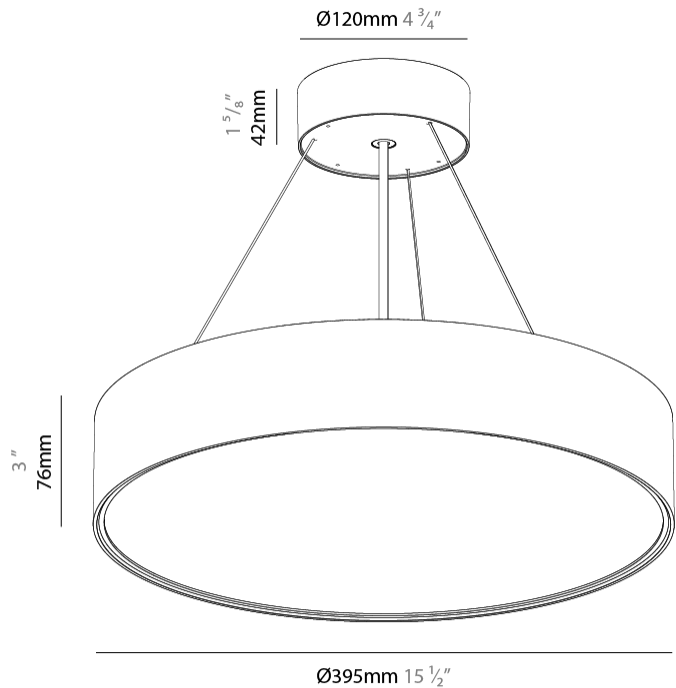

GENERAL

Series: Sign EVO
Partner: Prolicht
Division: Architectural
Installation: Suspension
Product Type: Pendant
Mounting Location: Ceiling
Light Distribution: Direct / Indirect

PHYSICAL

Shape: Round
Diameter (mm): 395
Diameter (in): 15 1/2
Height (mm): 82
Height (in): 3 1/4
Weight (kg): 4.2
Diffuser: PMMA - Opal / Microprism / Clear Microprism
Fixture Finish: SSR / BKV / CWI / CRY / HAB / UFT / ITA / RUA / FTG / MYG / LOD / PUS / FRO / FUP / KIA / POP / BLS / SPG / MEY / GOH / CHC / COM / ABZ / JAG / OBR / MOS / ROR
Fixture Material: PMMA / Extruded Aluminum / Steel
Cable Details: 2000mm or 6000mm Transparent Cable

ELECTRICAL

Lamp Type: LED (Zhaga Standard)
Input Wattage (W): 33.8
Total Output Wattage (W): 30.9
Dimming: Tri-Mode (Non-Dimming and Phase Dimming (120Vac only) and 0-10V Dimming)
Driver Included: Yes
Driver Location: Integrated
Driver Type: Constant Current - Universal
Driver Class: Class 2
Input Voltage (V): 120
Upon Request: MATTER Dimming / DALI Dimming (Remote)

LED

Color Temperature (°K): 2700 / 3000 / 3500 / 4000
Max. Delivered Lumen (lm): Max 5170 (4071 Dir / 1100Ind)
Nominal Lumen (lm): Max 5971
CRI: >90 CRI
Lamp Life (hrs): 50000

OPTICAL

RATINGS AND CERTIFICATIONS

Certified By: Certified for North American Standards
IP rating: IP40