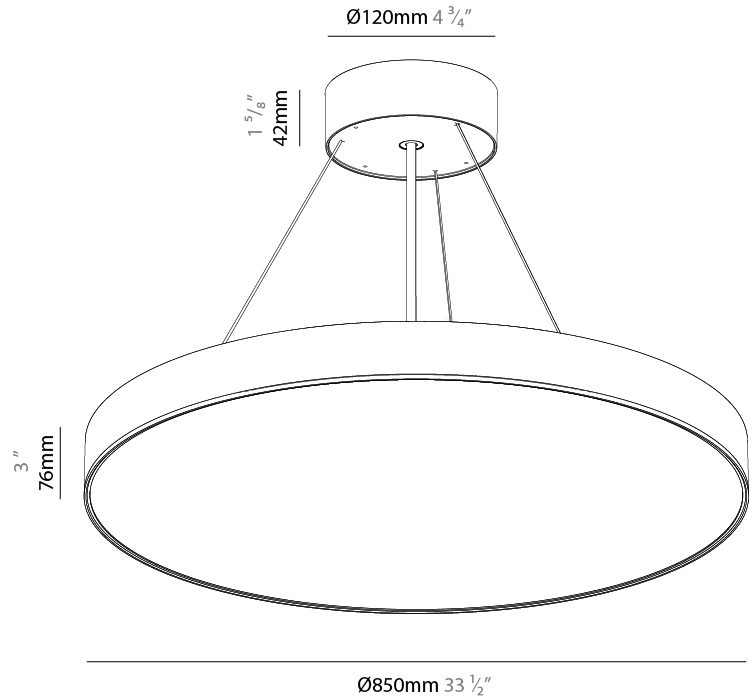

GENERAL

Series: Sign EVO
Partner: Prolicht
Division: Architectural
Installation: Suspension
Product Type: Pendant
Mounting Location: Ceiling
Light Distribution: Direct / Indirect

PHYSICAL

Shape: Round
Diameter (mm): 850
Diameter (in): 33 7/16
Height (mm): 82
Height (in): 3 1/4
Weight (kg): 8.8
Diffuser: [PMMA - Opal](#) / [Microprism](#) / [Clear Microprism](#)
Fixture Finish: [SSR / BKV / CWI / CRY / HAB / UFT / ITA / RUA / FTG / MYG / LOD / PUS / FRO / FUP / KIA / POP / BLS / SPG / MEY / GOH / CHC / COM / ABZ / JAG / OBR / MOS / ROR](#)
Fixture Material: [PMMA](#) / [Extruded Aluminum](#) / [Steel](#)
Cable Details: [2000mm](#) or [6000mm](#) [Transparent Cable](#)

ELECTRICAL

Lamp Type: LED (Zhaga Standard)
Input Wattage (W): 116.2
Total Output Wattage (W): 105.4
Dimming: [DALI Dimming](#) / [MATTER Dimming](#)
Driver Included: Yes
Driver Location: Integrated
Driver Type: Constant Current - Universal
Driver Class: Class 2
Input Voltage (V): 120

LED

Color Temperature (°K): 2700-6500 Tunable White
Max. Delivered Lumen (lm): Max 13972 (13972 Dir / 4670 Ind)
Nominal Lumen (lm): Max 15523
CRI: >90 CRI
Lamp Life (hrs): 50000

OPTICAL

RATINGS AND CERTIFICATIONS

Certified By: Certified for North American Standards
IP rating: IP40

PROJECT
TYPE
SPECIFIER
QUANTITY
DATE