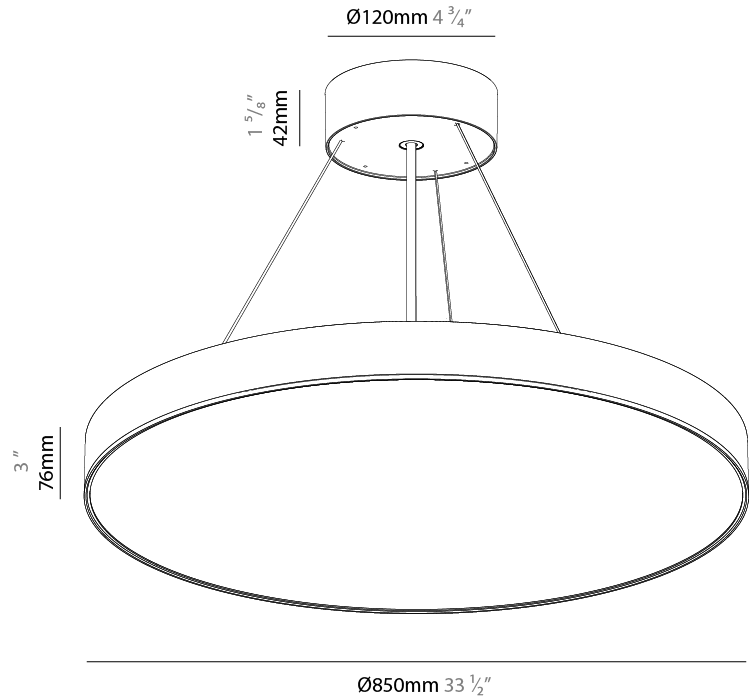

1. To build a product code in our configurator select the specify button on the base model # product page
2. To build a manual product code on this datasheet choose from the options listed below in blue font and add the suffix to the base model #

GENERAL

Series: Sign EVO
Partner: Prolicht
Division: Architectural
Installation: Suspension
Product Type: Pendant
Mounting Location: Ceiling
Light Distribution: Direct / Indirect

PHYSICAL

Shape: Round
Diameter (mm): 850
Diameter (in): 33 7/16
Height (mm): 82
Height (in): 3 1/4
Weight (kg): 8.8
Diffuser: PMMA - Opal / Microprism / Clear Microprism
Fixture Finish: SSR / BKV / CWI / CRY / HAB / UFT / ITA / RUA / FTG / MYG / LOD / PUS / FRO / FUP / KIA / POP / BLS / SPG / MEY / GOH / CHC / COM / ABZ / JAG / OBR / MOS / ROR
Fixture Material: PMMA / Extruded Aluminum / Steel
Cable Details: 2000mm or 6000mm Transparent Cable

ELECTRICAL

Lamp Type: LED (Zhaga Standard)
Input Wattage (W): 125.3
Total Output Wattage (W): 113.6
Dimming: Non-Dimmable
Driver Included: Yes
Driver Location: Integrated
Driver Type: Constant Current - Universal
Driver Class: Class 2
Input Voltage (V): 120

LED

Color Temperature (°K): 2700 / 3000 / 3500 / 4000
Max. Delivered Lumen (lm): Max 19899 (14543 Dir / 5357 Ind)
Nominal Lumen (lm): Max 22424
CRI: >90 CRI
Lamp Life (hrs): 50000

OPTICAL

RATINGS AND CERTIFICATIONS

Certified By: Certified for North American Standards
IP rating: IP40